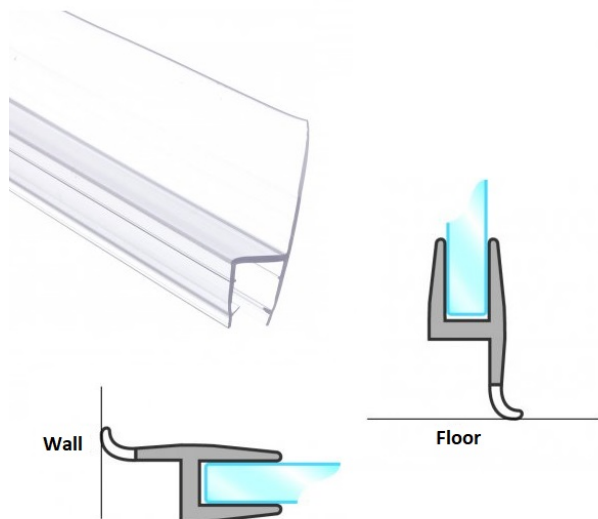

PRODUCT SHEET

Description:

PVC Seal Glass To Glass 180DG, S-5705, 2,5 Mtr, F/8mm Glass ,With 10mm Hard Fin & 6mm Soft Fin

Item number:

15.22.281-1

Units	Box	Carton	HS Code	Barcode
Pcs.	10	100	3925901000	
				5704866443173