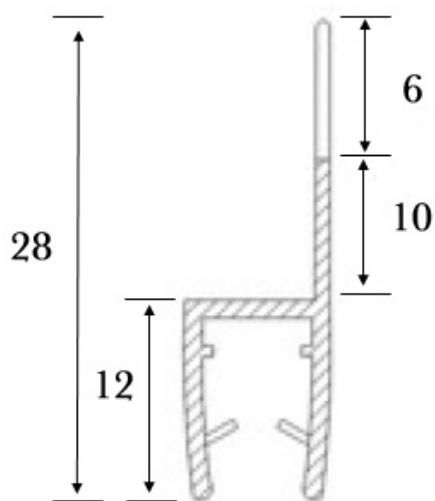

PRODUCT SHEET

Description:

PVC Seal Glass To Glass 180DG, S-5705, 2,5 Mtr, F/8mm Glass ,With 10mm Hard Fin & 6mm Soft Fin

Item number:

15.22.281-1

Units	Box	Carton	HS Code	Barcode
Pcs.	10	100	3925901000	
				5704866443173